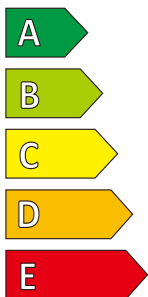

ROYAL PERFORMANCE

195/55R15 85V

ENERG

ROYAL BLACK

2R077H1

195/55R15 85 V

C1

D